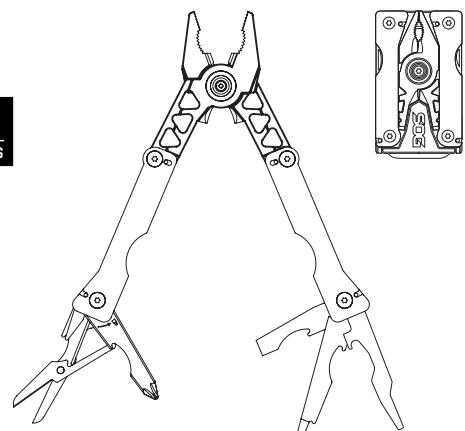

NOTES:

SYNC II MULTI-TOOL

11
TOOLS

LENGTH 5.80in / 147mm **WEIGHT** 8.90oz / 141g
HANDLE STAINLESS STEEL **STEEL** 5CR15MOV

AVAILABLE CONFIGURATIONS	PART #	MSRP
Sync II	SN1011-CP	\$66.95

NOTES:

SYNC I TRAVELER MULTI-TOOL

10
TOOLS

LENGTH 4.40in / 112mm **WEIGHT** 4.80oz / 74g
HANDLE STAINLESS STEEL **STEEL** 5CR15MOV

AVAILABLE CONFIGURATIONS	PART #	MSRP
Sync I Traveler - Black	SN1002-CP	\$55.95

NOTES:

SYNC II TRAVELER MULTI-TOOL

10
TOOLS

LENGTH 5.80in / 147mm **WEIGHT** 8.90oz / 141g
HANDLE STAINLESS STEEL **STEEL** 5CR15MOV

AVAILABLE CONFIGURATIONS	PART #	MSRP
Sync II Traveler - Black	SN1012-CP	\$66.95

NOTES:

ILLUMINATION

You might be stuck out late, or dusk creeps up on you just a little too quickly. Whatever the circumstance, make sure you're never caught in the dark.