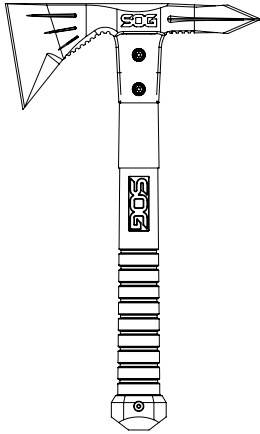

NOTES:

ACE FIXED BLADE

BLADE 3.80in / 97mm **LENGTH** 8.30in / 219mm **WEIGHT** 4.00oz / 113g
HANDLE RUBBER **STEEL** 7CR17MOV

AVAILABLE CONFIGURATIONS	PART #	MSRP
Ace - Stone Washed GRN Sheath	ACE1001-CP	\$27.95

VOODOO HAWK MINI AXE

BLADE 2.75in / 70mm **LENGTH** 12.50in / 318mm **WEIGHT** 23.10oz / 655g
HANDLE GRN **STEEL** 3CR13MOV

AVAILABLE CONFIGURATIONS	PART #	MSRP
Voodoo Hawk Mini - Satin Nylon Sheath	F182N-CP	\$55.95