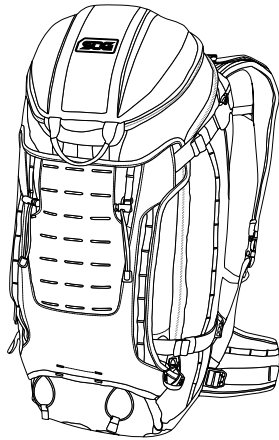

SERAPHIM 35 PACK

VOLUME 35L **HEIGHT** 26.40in / 670mm **WEIGHT** 58.60 oz / 1.66kg
MATERIALS 500D N/P HYBRID HEATHERED FABRIC

AVAILABLE CONFIGURATIONS	PART #	MSRP
Seraphim 35 - Black	CP1006B	$221.95
Seraphim 35 - Grey	CP1006G	$221.95

NOTES: