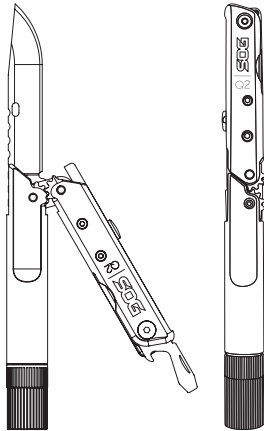

NOTES:

BATON Q3 MULTI-TOOL

13
TOOLS

LENGTH 6.60in / 168mm **WEIGHT** 6.00oz / 170g
HANDLE 6061-T6 ALUMINUM **STEEL** 5CR15MOV

AVAILABLE CONFIGURATIONS	PART #	MSRP
Baton Q3	ID1021-CP	\$77.95

NOTES:

BATON Q2 MULTI-TOOL

4
TOOLS

LENGTH 6.30in / 160mm **WEIGHT** 3.00oz / 85g
HANDLE 6061-T6 ALUMINUM **STEEL** 5CR15MOV

AVAILABLE CONFIGURATIONS	PART #	MSRP
Baton Q2	ID1011-CP	\$55.95

NOTES:

BATON Q1 MULTI-TOOL

4
TOOLS

LENGTH 6.00in / 142mm **WEIGHT** 2.40oz / 68g
HANDLE 6061-T6 ALUMINUM **STEEL** 5CR15MOV

AVAILABLE CONFIGURATIONS	PART #	MSRP
Baton Q1	ID1001-CP	\$43.95

NOTES:

POWERLOCK W/V-CUTTER MULTI-TOOL

18
TOOLS

LENGTH 7.00in / 178mm WEIGHT 9.60oz / 272g
HANDLE STAINLESS STEEL STEEL 420 STAINLESS

AVAILABLE CONFIGURATIONS	PART #	MSRP
PowerLock EDD w/V-Cutter - Black Oxide Nylon Sheath	B63N-CP	\$100.95
PowerLock w/V-Cutter - Nylon Sheath	S62N-CP	\$91.95

NOTES:

POWERLOCK MULTI-TOOL

18
TOOLS

LENGTH 7.00in / 178mm WEIGHT 9.60oz / 272g
HANDLE STAINLESS STEEL STEEL 420 STAINLESS

AVAILABLE CONFIGURATIONS	PART #	MSRP
PowerLock EDD - Black Oxide Nylon Sheath	B61N-CP	\$100.95
PowerLock - Nylon Sheath	S60N-CP	\$91.95