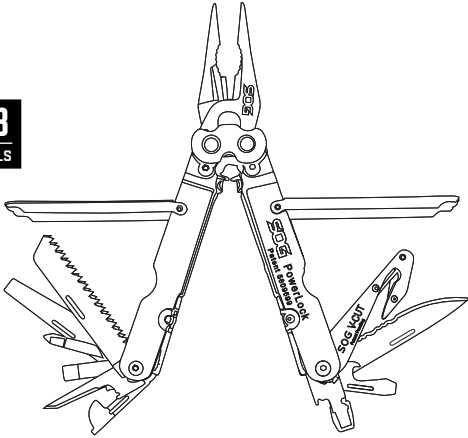

4
TOOLS

LENGTH 6.30in / 160mm **WEIGHT** 3.00oz / 85g
HANDLE 6061-T6 ALUMINUM **STEEL** 5CR15MOV

AVAILABLE CONFIGURATIONS	PART #	MSRP
Baton Q2	ID1011-CP	\$55.95

NOTES:

BATON Q1 MULTI-TOOL

4
TOOLS

LENGTH 6.00in / 142mm **WEIGHT** 2.40oz / 68g
HANDLE 6061-T6 ALUMINUM **STEEL** 5CR15MOV

AVAILABLE CONFIGURATIONS	PART #	MSRP
Baton Q1	ID1001-CP	\$43.95

NOTES:

POWERLOCK W/V-CUTTER MULTI-TOOL

18
TOOLS

LENGTH 7.00in / 178mm WEIGHT 9.60oz / 272g
HANDLE STAINLESS STEEL STEEL 420 STAINLESS

AVAILABLE CONFIGURATIONS	PART #	MSRP
PowerLock EDD w/V-Cutter - Black Oxide Nylon Sheath	B63N-CP	\$100.95
PowerLock w/V-Cutter - Nylon Sheath	S62N-CP	\$91.95