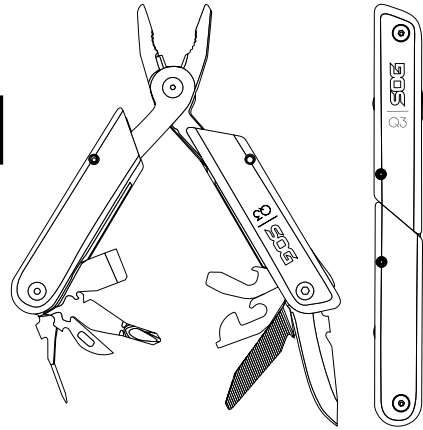

BATON Q3 MULTI-TOOL

13
TOOLS

LENGTH 6.60in / 168mm **WEIGHT** 6.00oz / 170g
HANDLE 6061-T6 ALUMINUM **STEEL** 5CR15MOV

AVAILABLE CONFIGURATIONS	PART #	MSRP
Baton Q3	ID1021-CP	$77.95

NOTES: