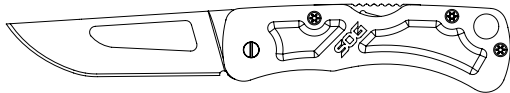

CENTI II SLIP JOINT FOLDING KNIFE

BLADE 2.10in / 53mm **LENGTH** 5.00in / 127mm
WEIGHT 1.30oz / 37g **HANDLE** STAINLESS STEEL **STEEL** 3CR13

AVAILABLE CONFIGURATIONS	PART #	MSRP
Centi II - Satin	CE1012-CP	$13.95

NOTES: