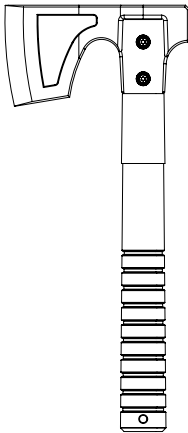

NOTES:

SHEATH FOR TOMAHAWK SHEATH

MATERIAL NYLON **WEIGHT** 7.10oz / 201g

AVAILABLE CONFIGURATIONS	PART #	MSRP
Molded Hard Nylon Sheath for Tactical Tomahawk	HDN-F01	\$31.95

NOTES:

FASTHAWK AXE

BLADE 2.00in / 51mm **LENGTH** 12.50in / 318mm **WEIGHT** 19.00oz / 539g
HANDLE GRN **STEEL** 420 STAINLESS

AVAILABLE CONFIGURATIONS	PART #	MSRP
FastHawk - Hardcased Black Nylon Sheath	F06TN-CP	\$43.95
FastHawk - Polished Nylon Sheath	F06PN-CP	\$43.95

NOTES:

SHEATH FOR FASTHAWK SHEATH

MATERIAL NYLON **WEIGHT** 6.10oz / 173g

AVAILABLE CONFIGURATIONS	PART #	MSRP
Molded Hard Nylon Sheath for FastHawk	HDN-F06	\$27.95

NOTES:

CAMP AXE AXE

BLADE 2.75in / 70mm **LENGTH** 11.50in / 292mm **WEIGHT** 16.10oz / 456g
HANDLE GRN **STEEL** 2CR13