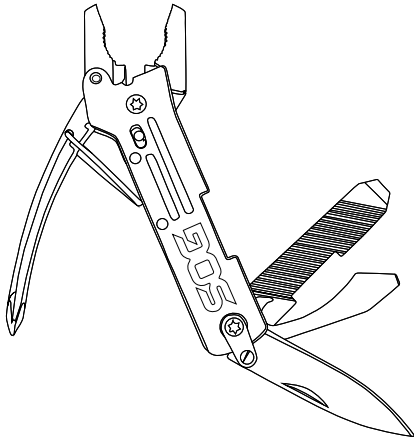

MICRO TOOLCLIP MULTI-TOOL

9
TOOLS

LENGTH 3.90in / 99mm **WEIGHT** 3.30oz / 94g
HANDLE GRN **STEEL** 7CR17MOV

AVAILABLE CONFIGURATIONS	PART #	MSRP
Micro ToolClip	TC1001-CP	$23.95

NOTES:

HEX BIT ACCESSORY KIT ACCESSORY

13
TOOLS