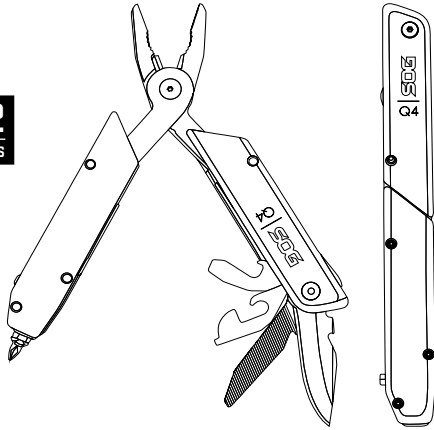

However you work, however you carry, SOG has a multi-tool to suit your mission.

BATON Q4 MULTI-TOOL

22
TOOLS

LENGTH 7.00in / 178mm **WEIGHT** 6.00oz / 170g
HANDLE 6061-T6 ALUMINUM **STEEL** 5CR15MOV

AVAILABLE CONFIGURATIONS	PART #	MSRP
Baton Q4 + Hex Bit Kit - Synthetic Sheath	ID1031-CP	\$99.95