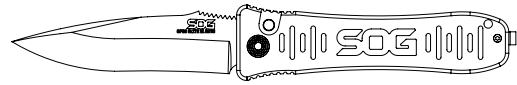

SPEC-ELITE II AUTOMATIC

BLADE 4.00in / 102mm **LENGTH** 8.90in / 226mm
WEIGHT 3.60oz / 102g **HANDLE** 6061-T6 ALUMINIUM **STEEL** AUS-8

AVAILABLE CONFIGURATIONS	PART #	MSRP
Spec-Elite II Auto - Black TiNi	SE-62	$155.95
Spec-Elite II Auto - Satin	SE-61	$143.95

NOTES: