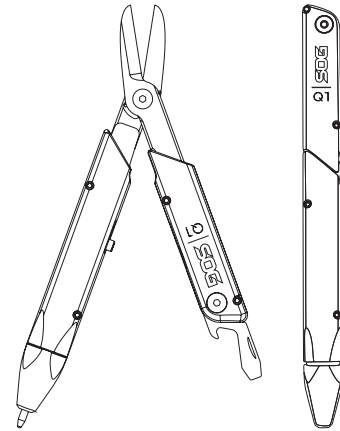

4
TOOLS

LENGTH 6.30in / 160mm **WEIGHT** 3.00oz / 85g
HANDLE 6061-T6 ALUMINUM **STEEL** 5CR15MOV

AVAILABLE CONFIGURATIONS	PART #	MSRP
Baton Q2	ID1011-CP	\$55.95

NOTES:

BATON Q1 MULTI-TOOL

4
TOOLS

LENGTH 6.00in / 142mm **WEIGHT** 2.40oz / 68g
HANDLE 6061-T6 ALUMINUM **STEEL** 5CR15MOV

AVAILABLE CONFIGURATIONS	PART #	MSRP
Baton Q1	ID1001-CP	\$43.95

NOTES:

POWERLOCK W/V-CUTTER MULTI-TOOL

18
TOOLS

LENGTH 7.00in / 178mm WEIGHT 9.60oz / 272g
HANDLE STAINLESS STEEL STEEL 420 STAINLESS

AVAILABLE CONFIGURATIONS	PART #	MSRP
PowerLock EDD w/V-Cutter - Black Oxide Nylon Sheath	B63N-CP	\$100.95
PowerLock w/V-Cutter - Nylon Sheath	S62N-CP	\$91.95

NOTES:

POWERLOCK MULTI-TOOL

18
TOOLS

LENGTH 7.00in / 178mm WEIGHT 9.60oz / 272g
HANDLE STAINLESS STEEL STEEL 420 STAINLESS

AVAILABLE CONFIGURATIONS	PART #	MSRP
PowerLock EDD - Black Oxide Nylon Sheath	B61N-CP	\$100.95
PowerLock - Nylon Sheath	S60N-CP	\$91.95