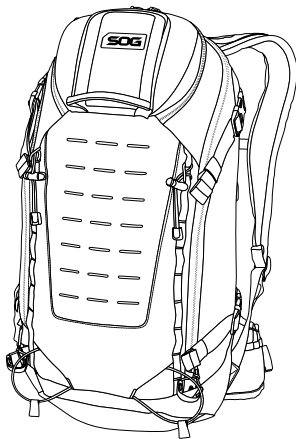

SCOUT 24 PACK

VOLUME 24L **HEIGHT** 21.30in / 541mm **WEIGHT** 44.50 OZ / 1.26kg
MATERIALS 500D N/P HYBRID HEATHERED FABRIC

AVAILABLE CONFIGURATIONS	PART #	MSRP
Scout 24 - Black	CP1004B	$166.95
Scout 24 - Grey	CP1004G	$166.95

NOTES: