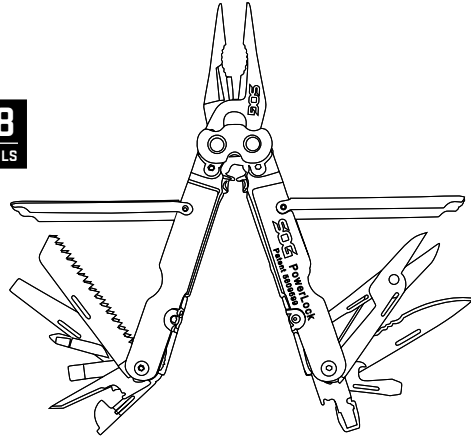

AVAILABLE CONFIGURATIONS	PART #	MSRP
Baton Q1	ID1001-CP	\$43.95

NOTES:

POWERLOCK W/V-CUTTER MULTI-TOOL

18
TOOLS

LENGTH 7.00in / 178mm WEIGHT 9.60oz / 272g
HANDLE STAINLESS STEEL STEEL 420 STAINLESS

AVAILABLE CONFIGURATIONS	PART #	MSRP
PowerLock EDD w/V-Cutter - Black Oxide Nylon Sheath	B63N-CP	\$100.95
PowerLock w/V-Cutter - Nylon Sheath	S62N-CP	\$91.95

NOTES:

POWERLOCK MULTI-TOOL

18
TOOLS

LENGTH 7.00in / 178mm WEIGHT 9.60oz / 272g
HANDLE STAINLESS STEEL STEEL 420 STAINLESS

AVAILABLE CONFIGURATIONS	PART #	MSRP
PowerLock EDD - Black Oxide Nylon Sheath	B61N-CP	\$100.95
PowerLock - Nylon Sheath	S60N-CP	\$91.95