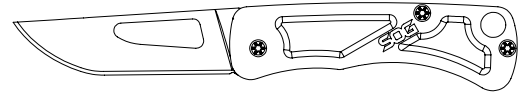

CENTI I SLIP JOINT FOLDING KNIFE

BLADE 1.40in / 36mm **LENGTH** 3.40in 86mm
WEIGHT 0.40oz / 11g **HANDLE** STAINLESS STEEL **STEEL** 3CR13

AVAILABLE CONFIGURATIONS	PART #	MSRP
Centi I - Satin	CE1002-CP	$10.95

NOTES: