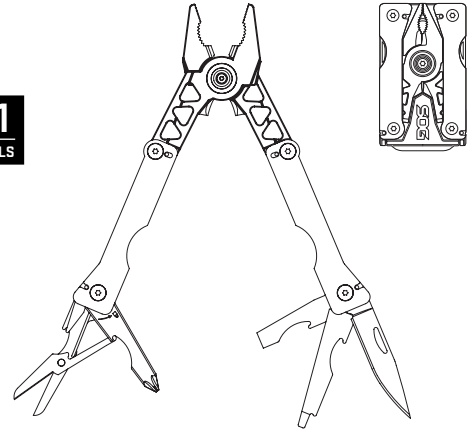

9
TOOLS

LENGTH 3.90in / 99mm **WEIGHT** 3.30oz / 94g
HANDLE GRN **STEEL** 7CR17MOV

AVAILABLE CONFIGURATIONS	PART #	MSRP
Micro ToolClip	TC1001-CP	\$23.95

NOTES:

HEX BIT ACCESSORY KIT ACCESSORY

13
TOOLS

LENGTH 4.32in / 110mm **WEIGHT** 2.70oz / 77g
BIT CARRIER HARD MOLDED NYLON
BITS Phillips #1, #2, #3 Flathead #3, #5, #7
Star-drive T6, T8, T10, T20 Hex 1.5mm, 2mm

AVAILABLE CONFIGURATIONS	PART #	MSRP
Hex Bit Accessory Kit	HXB-01	\$16.95

NOTES:

SYNC I MULTI-TOOL

11
TOOLS

LENGTH 4.40in / 112mm **WEIGHT** 4.80oz / 74g
HANDLE STAINLESS STEEL **STEEL** 5CR15MOV

AVAILABLE CONFIGURATIONS	PART #	MSRP
Sync I	SN1001-CP	\$55.95

NOTES:

SYNC II MULTI-TOOL

11
TOOLS

LENGTH 5.80in / 147mm **WEIGHT** 8.90oz / 141g
HANDLE STAINLESS STEEL **STEEL** 5CR15MOV

AVAILABLE CONFIGURATIONS	PART #	MSRP
Sync II	SN1011-CP	\$66.95

NOTES:

SYNC I TRAVELER MULTI-TOOL